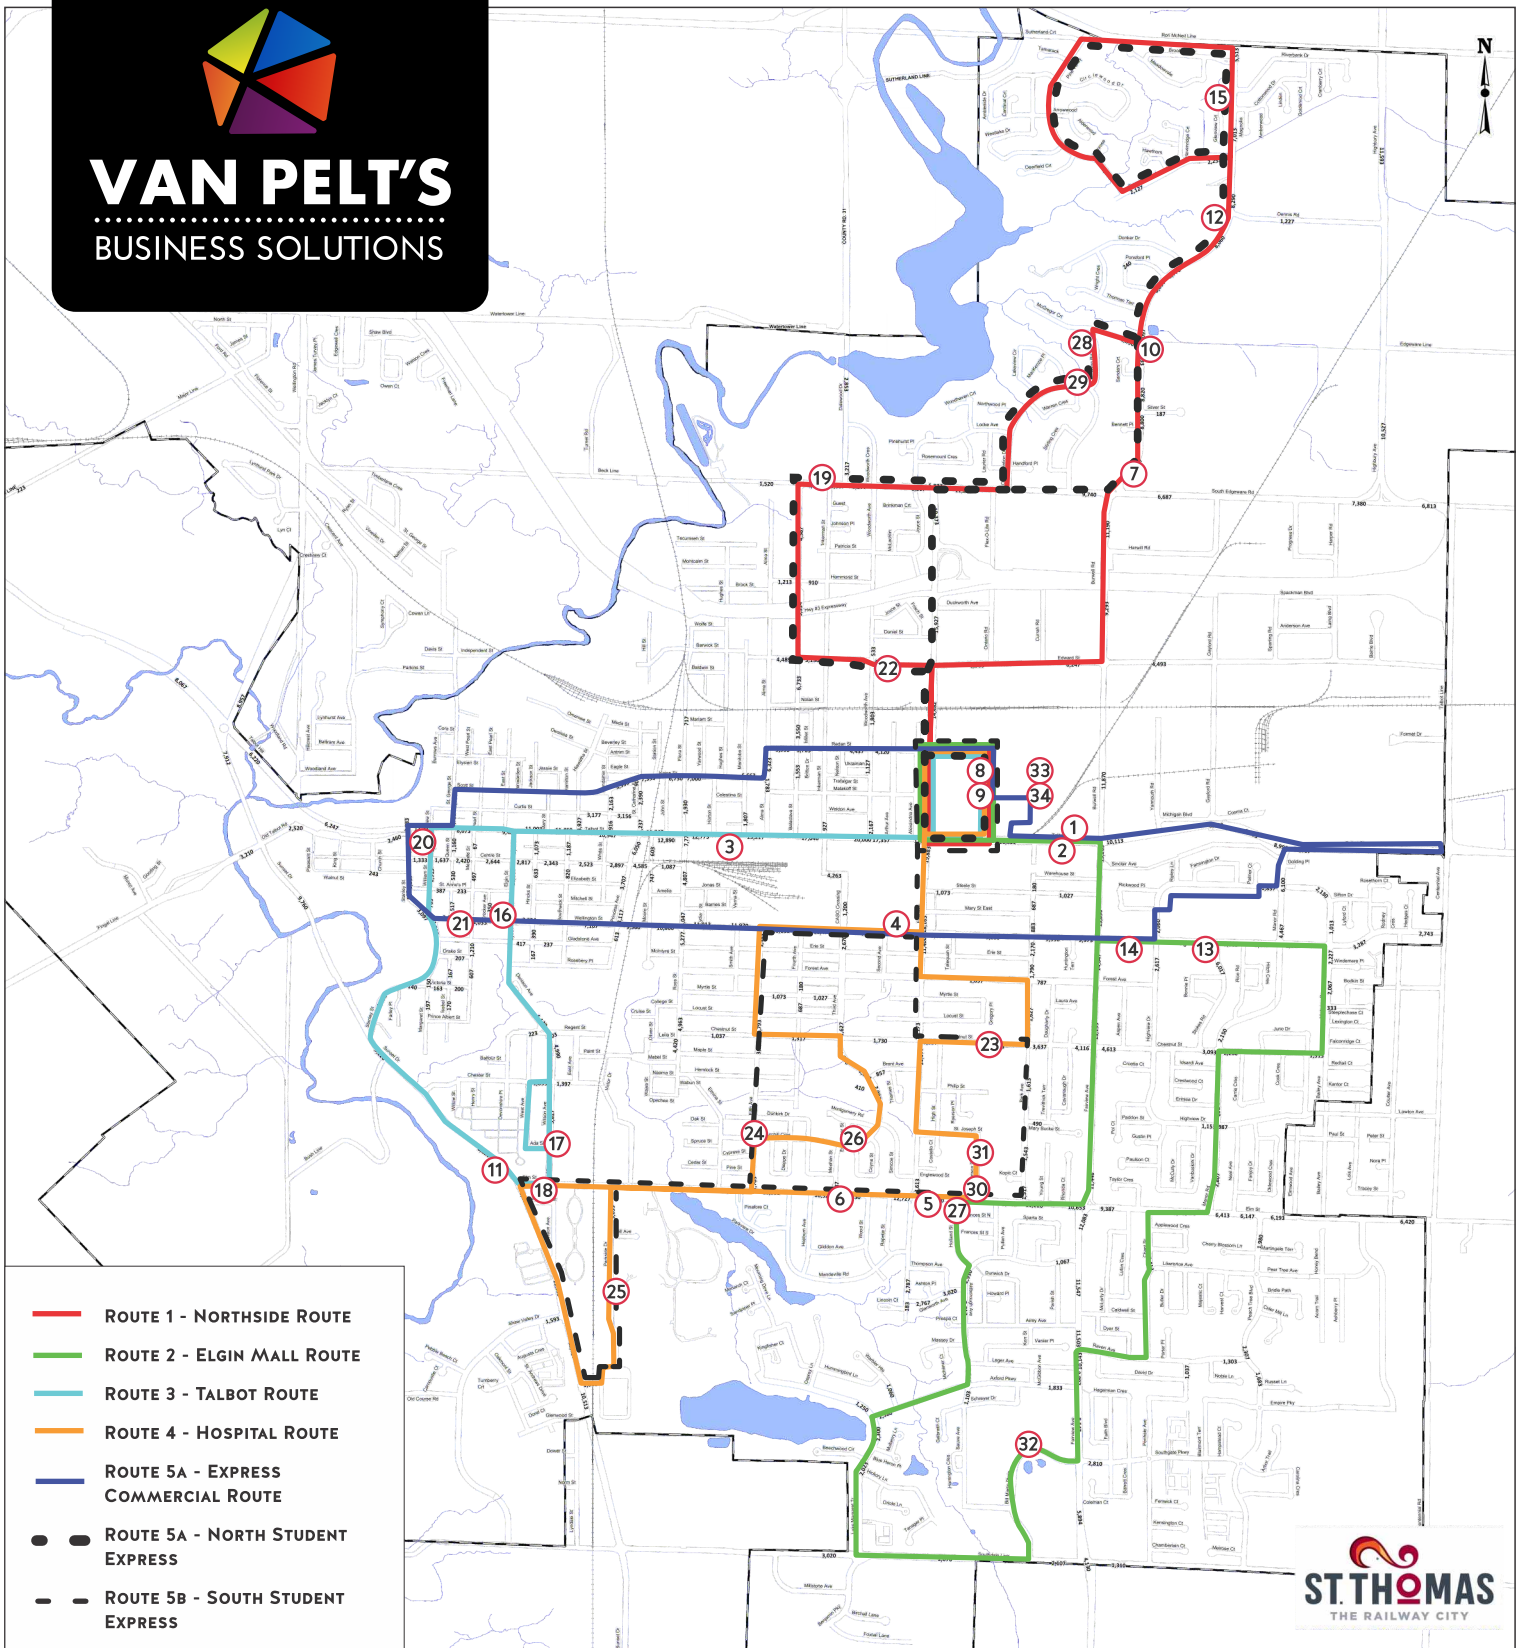

VAN PELT'S BUSINESS SOLUTIONS

- ROUTE 1 - NORTHSIDE ROUTE
- ROUTE 2 - ELGIN MALL ROUTE
- ROUTE 3 - TALBOT ROUTE
- ROUTE 4 - HOSPITAL ROUTE
- ROUTE 5A - EXPRESS COMMERCIAL ROUTE
- ROUTE 5A - NORTH STUDENT EXPRESS
- - ROUTE 5B - SOUTH STUDENT EXPRESS

① Talbot St - West of Burwell Rd (Enterprise Rentals)	⑩ Burwell Rd - at McGregor Ct	⑱ Elm St - at Elmdale Medical	⑳ Churchill Cres - at Coyne St
② Talbot St - West of Burwell Rd (Briwood)	⑪ Sunset Dr - at Elm St	⑲ South Edgeware Rd - Locke's Public School	㉑ Holland St - South of Elm St
③ Talbot St - at Food Basics	⑫ Burwell Rd - at Dennis Rd (Valleyview)	⑳ William St - South of Talbot (Foodland)	㉒ Avon Rd - South of McGregor Ct
④ Wellington St - at Geerlinks	⑬ Wellington St - West of Stokes Rd	㉑ Wellington St - at Courthouse	㉓ Confederation Dr - West of Avon Rd
⑤ Elm St - at Shoppers Drug Mart	⑭ Wellington St - Wellington Towers Apartments	㉒ Edward St - East of Woodworth Ave	㉔ Morrison Dr - Doug Tarry
⑥ Elm St - at the Hospital	⑮ Burwell Rd - North of Glenview Cres	㉓ Chestnut St - at Seniors Centre	㉕ Morrison Dr - St Anne's Church
⑦ Burwell Rd - at Fire Station	⑯ Elgin St - South of Wellington St	㉔ Churchill Cres - at Fifth Ave Plaza	㉖ Fanshawe College - Bill Martyn Pkwy
⑧ Smart Centre Plaza - By EB Games	⑰ Wilson Ave - at Ada Street (Memorial Arena)	㉕ Parkside Dr - at Emslie Field entrance	㉗ Smart Centre Plaza - Between Walmart & Mark's
⑨ Smart Centre Plaza - By Pet Store			㉘ Smart Centre Plaza - Between Walmart & Mark's